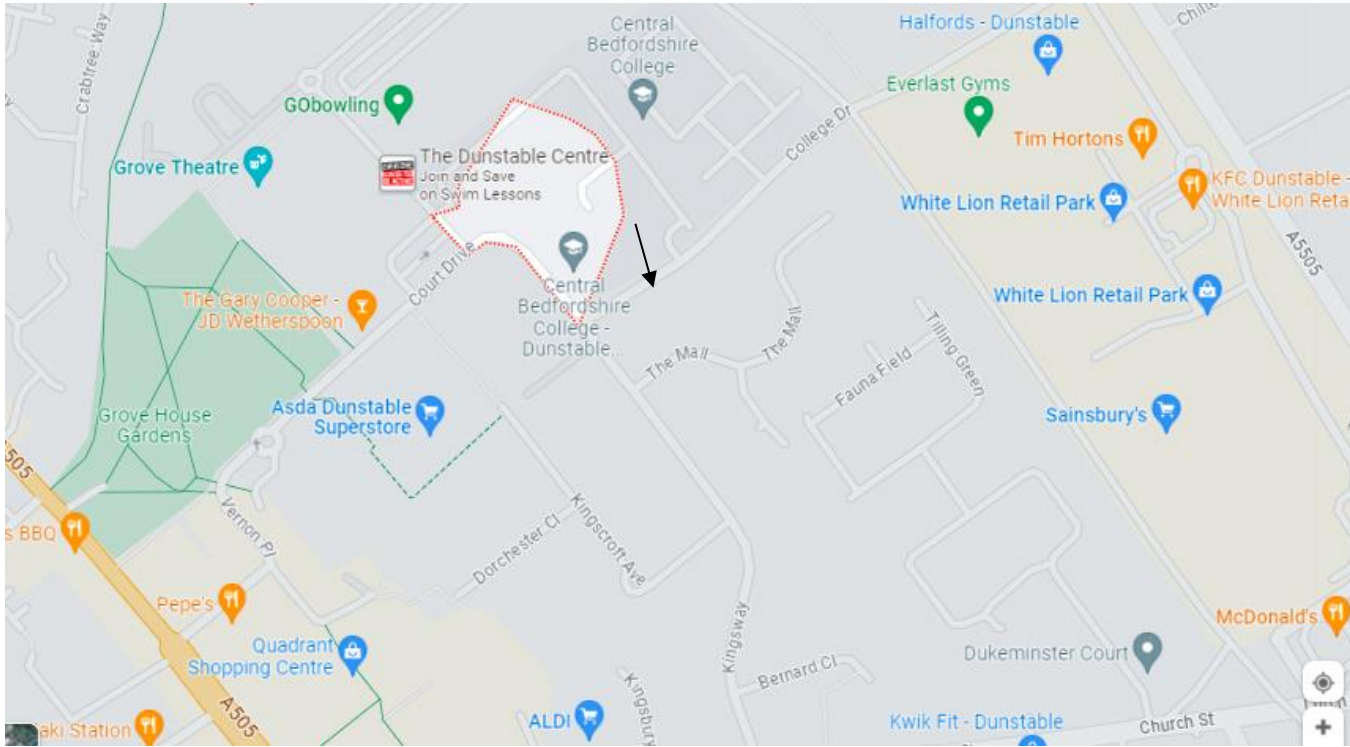

Send or give to

Carol or Julian Wade

16 Vale Rise, Chesham, Bucks. HP5 2BG ***** Phone: 01494 772695 or Email: carol4valerise@tiscali.co.uk

Arrow on map shows entrance to the staff & visitors car park off of College Drive
Walk around to the Main Entrance where you will find the Restaurant